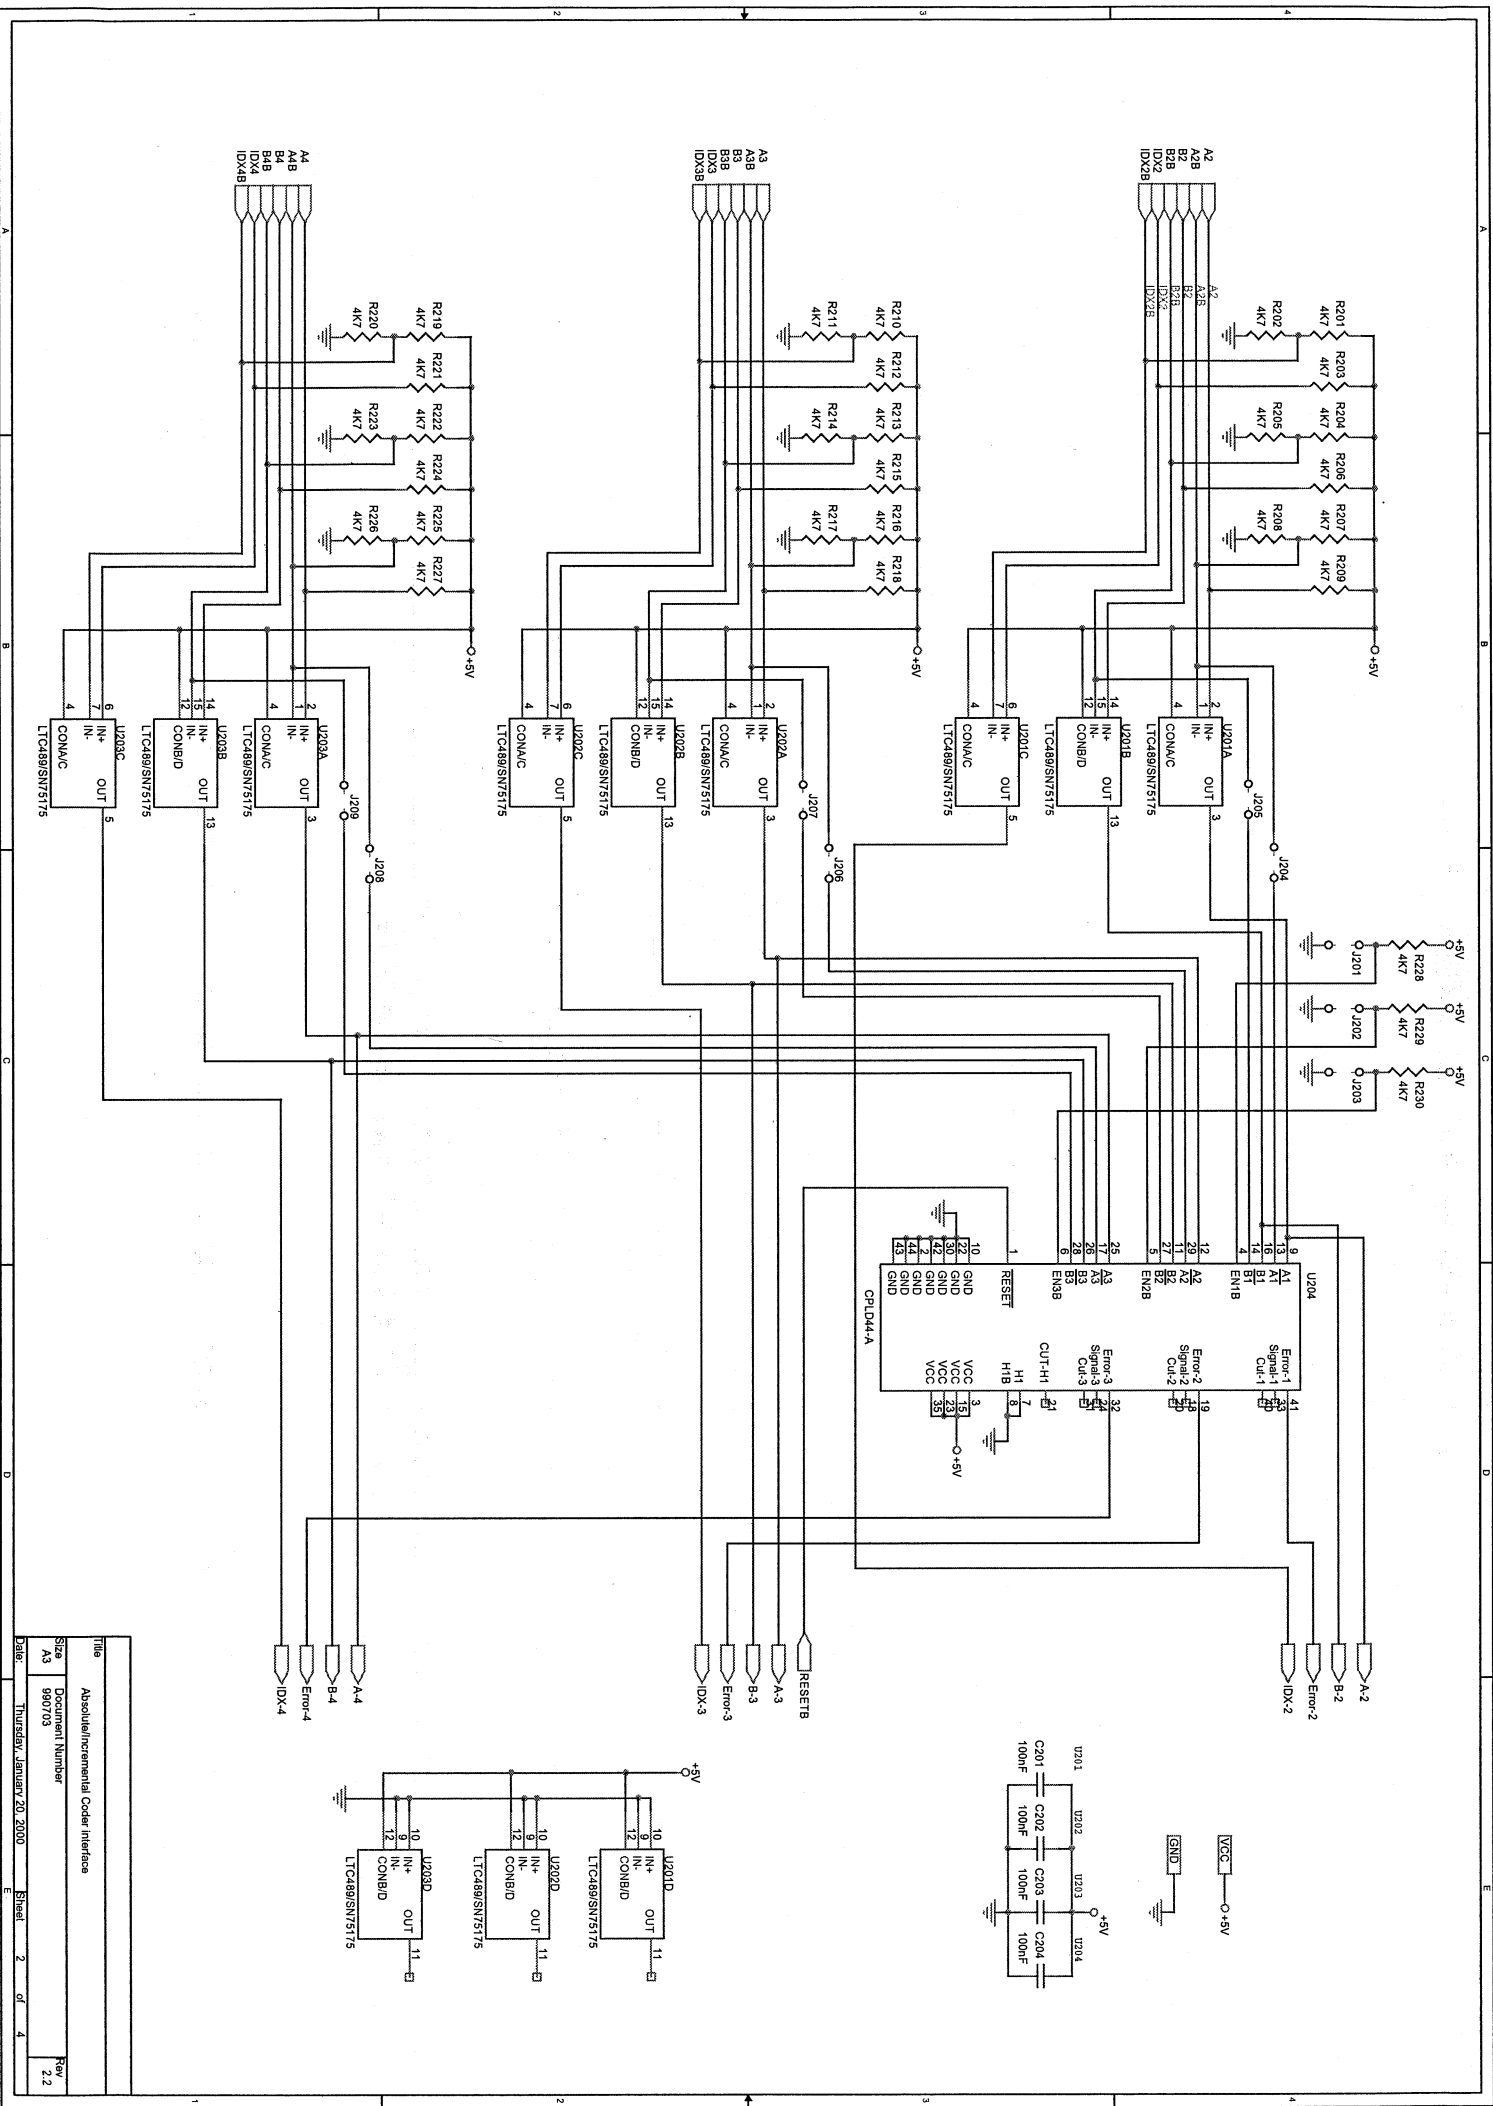

Title	Size	Document Number	Rev
PWM-Motor Driver	A3	980703	2.2

Thursday, January 20, 2000

Sheet 1 of 4

Title	Absolute/Incremental Coder Interface
Size	Document Number
A3	980703
Date	Thursday, January 20, 2000
Sheet	2 of 4
Rev	2.2

Title		Analog Output (4 x 12Bit signed)	
Size		Document Number	
A		990703	
Date:		Thursday, January 20, 2000	
Sheet		4 of 4	
Rev		2.2	

potens digitala : cablu maree ASK2

Title		Absolute/Incremental Encoder Interface	
Size	Document Number		
A3	990703		
Date:	Thursday, January 20, 2000	Sheet	3 of 4
Rev		2.2	