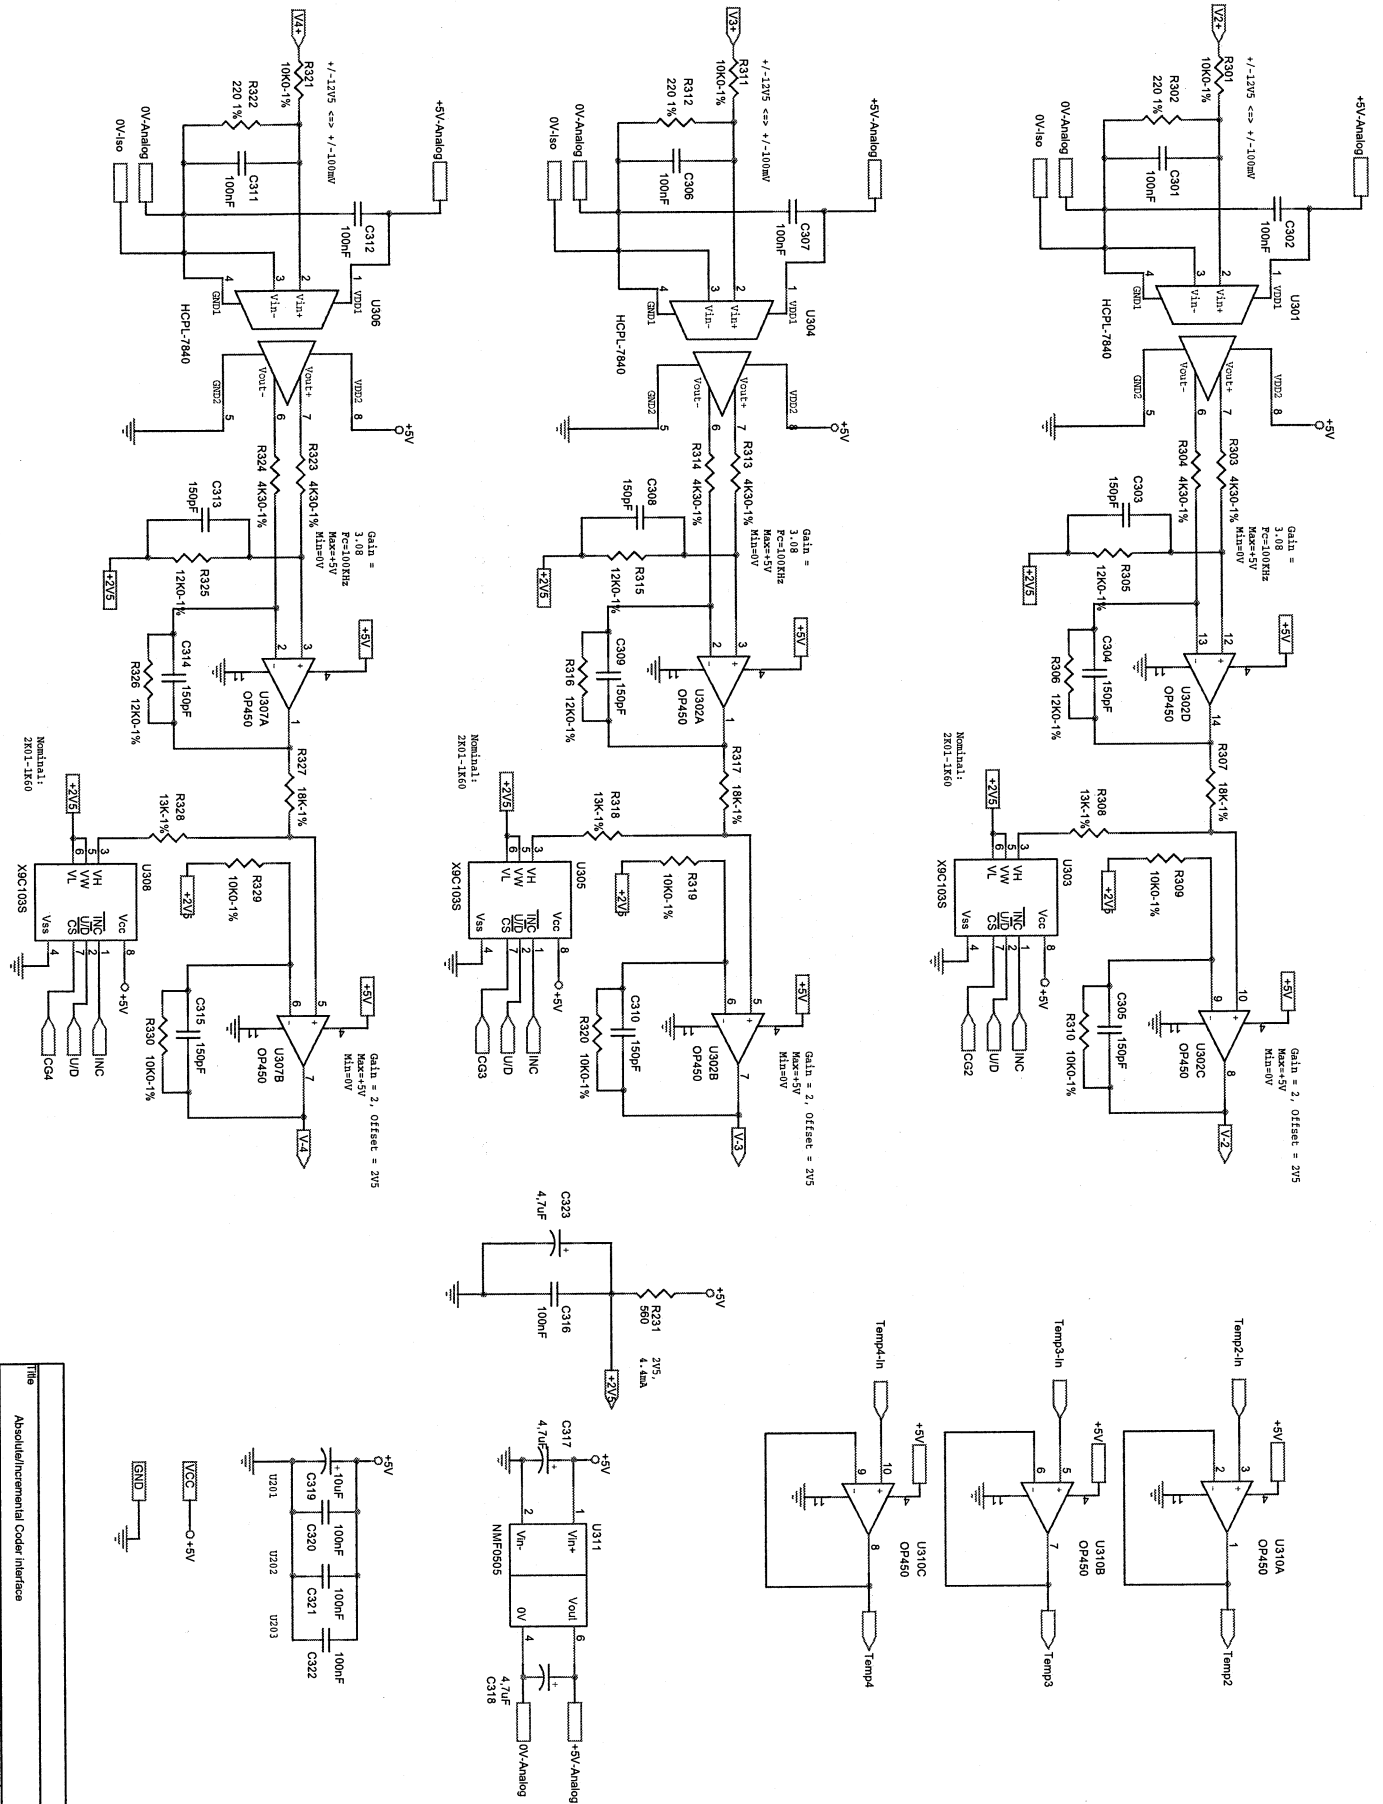

Title	Size	Document Number	Rev
PWM-Motor Driver	A3	980703	2.2

Thursday, January 20, 2000

Sheet 1 of 4

Title	Absolute/Incremental Coder Interface
Size	Document Number
A3	980703
Date	Thursday, January 20, 2000
Sheet	2 of 4
Rev	2.2

Title		Analog Output (4 x 12Bit signed)	
Size		Document Number	
A		990703	
Date:		Thursday, January 20, 2000	
Sheet		4 of 4	
Rev		2.2	

potens digitala : cablu maree ASK2

Title		Absolute/Incremental Encoder Interface	
Size	Document Number		
A3	990703		
Date:	Thursday, January 20, 2000	Sheet	3 of 4
Rev		2.2	