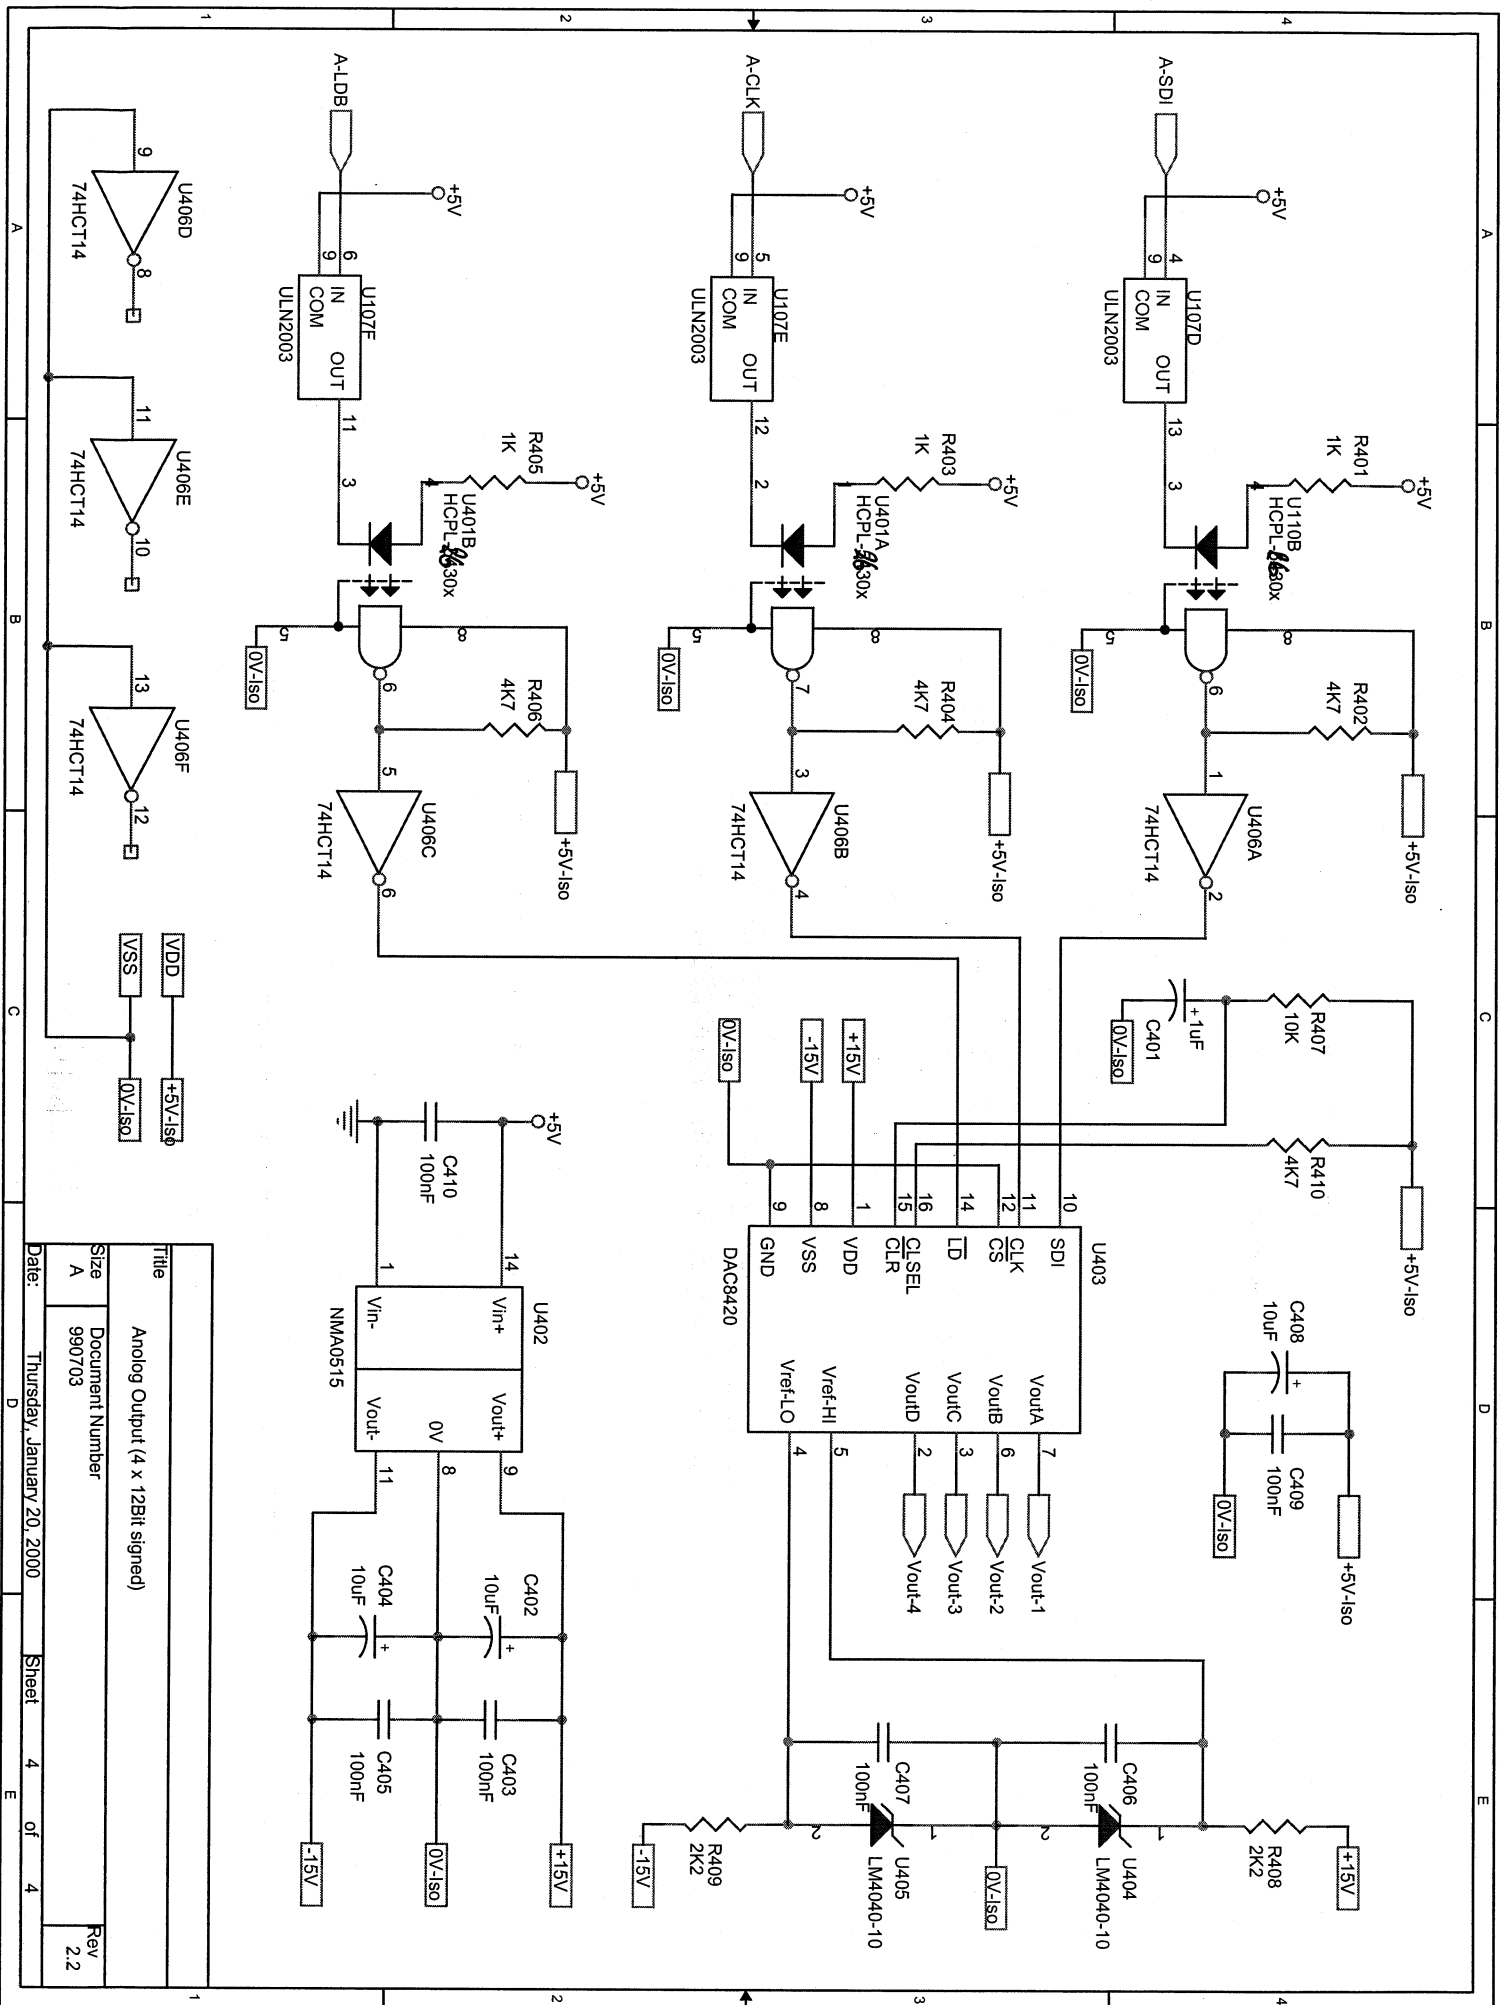

Title	Size	Document Number	Rev
PWM-Motor Driver	A3	980703	2.2

Thursday, January 20, 2000

Sheet 1 of 4

Title	Absolute/Incremental Coder Interface
Size	Document Number
A3	980703
Date	Thursday, January 20, 2000
Sheet	2 of 4
Rev	2.2

Title		Analog Output (4 x 12Bit signed)	
Size		Document Number	
A		990703	
Date:		Thursday, January 20, 2000	
Sheet		4 of 4	
Rev		2.2	

potens digitala : cablu maree ASK2

Title		Absolute/Incremental Encoder Interface	
Size	Document Number		
A3	990703		
Date:	Thursday, January 20, 2000	Sheet	3 of 4
Rev		2.2	